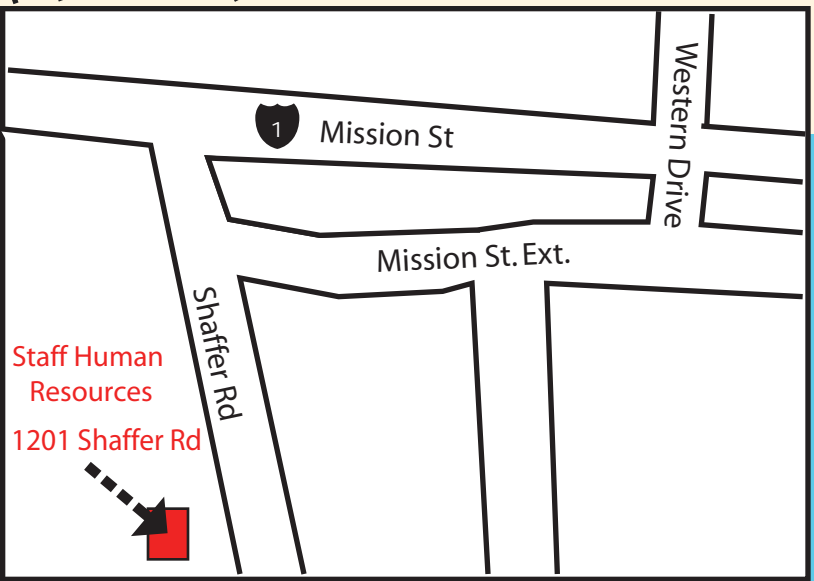

UNIVERSITY OF CALIFORNIA
SANTA CRUZ CAMPUS

Empire Grade

Coolidge Drive

High Street

Western Drive

Walnut Ave.

Pacific

Bay Street

Laurel Street

River Street

Water Street

Soquel Avenue

Ocean Street

Front Street

Mission St

Mission St. Ext.

Delaware Avenue

Staff Human Resources

1201 Shaffer Rd

Shaffer Rd

2300 Delaware Avenue

Long Marine Lab

Mission St

Western Drive